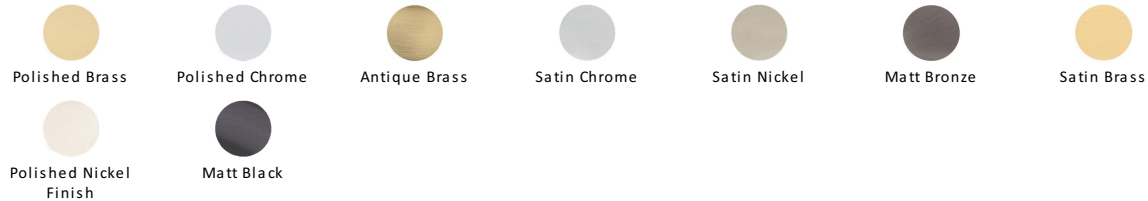

## Victoria Rim Door Knob

RIM V980-PNF

Heritage Brass Victoria Rim Knob Polished Nickel finish (Suitable with Rim Locks only)

<b>Material:</b> Solid Brass	<b>Finish:</b> Polished Nickel Finish	<b>Warranty:</b> 10 Year Mechanism
---------------------------------	--	---------------------------------------

### Available Finishes

### About the Finish

#### Polished Nickel Finish

With its subtle golden hue this is a mellow alternative to polished chrome. The finish is not coated and will oxidise naturally. If not regularly buffed with a soft cloth this finish will subtly change over time by taking on an aged patina.