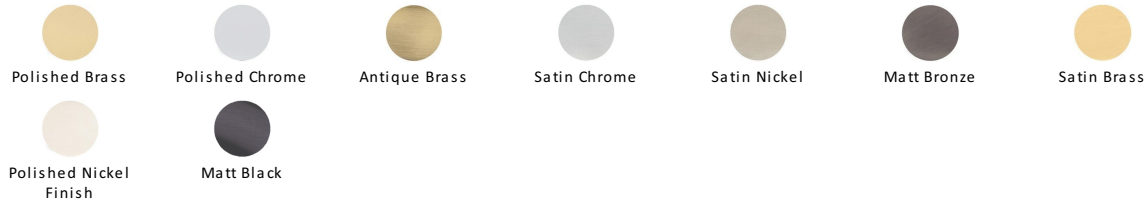

Victoria Rim Door Knob

RIM V980-PC

Heritage Brass Victoria Rim Knob Polished Chrome finish (Suitable with Rim Locks only)

Material: Solid Brass	Finish: Polished Chrome	Warranty: 10 Year Mechanism
---------------------------------	-----------------------------------	---------------------------------------

Available Finishes

Product Dimensions (All dimensions are in millimeters unless otherwise indicated)

Projection 67 **Maximum Diameter** 56

About the Finish

Polished Chrome

A bold, contemporary finish; low maintenance and easy to clean. The mirror effect reflects light and colour and will complement any colour scheme

Useful Information

- **Suitable with Rim Locks only**
- This knob is supplied here as a RIM DOOR KNOB, for fitting to a traditional rim lock.
- This style is available as a Mortice set as well, please see Victoria Mortice Door Knob V980.