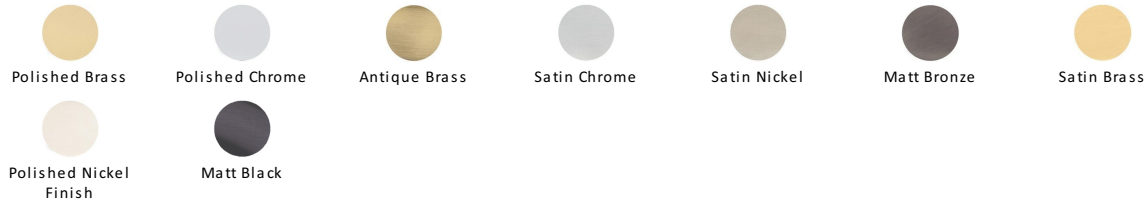

## Victoria Rim Door Knob

RIM V980-PB

Heritage Brass Victoria Rim Knob Polished Brass finish (Suitable with Rim Locks only)

<b>Material:</b> Solid Brass	<b>Finish:</b> Polished Brass	<b>Warranty:</b> 10 Year Mechanism
---------------------------------	----------------------------------	---------------------------------------

### Available Finishes

### About the Finish