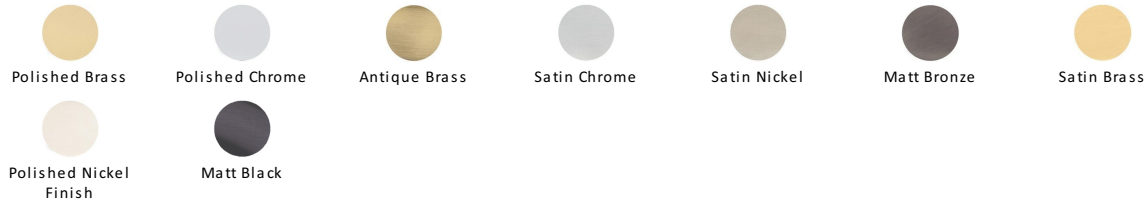

Victoria Rim Door Knob

RIM V980-AT

Heritage Brass Victoria Rim Knob Antique finish (Suitable with Rim Locks only)

Material: Solid Brass	Finish: Antique Brass	Warranty: 10 Year Mechanism
---------------------------------	---------------------------------	---------------------------------------

Available Finishes

Product Dimensions (All dimensions are in millimeters unless otherwise indicated)

Projection 67 **Maximum Diameter** 56

About the Finish

Antique Brass

With russet hues and a brass undertone, this variation on brass retains a warm and mellow character but adds age and maturity by highlighting the variance of shades making each piece both alluring and unique.

Useful Information

- **Suitable with Rim Locks only**
- This knob is supplied here as a RIM DOOR KNOB, for fitting to a traditional rim lock.
- This style is available as a Mortice set as well, please see Victoria Mortice Door Knob V980.