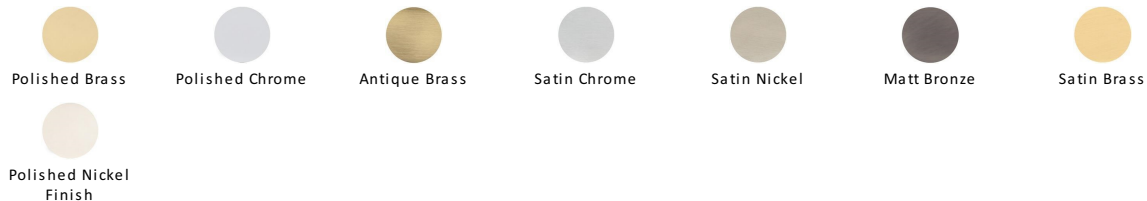

Reeded Rim Door Knob

RIM V971-SN

Heritage Brass Reeded Rim Knob Satin Nickel finish (Suitable with Rim Locks only)

Material: Solid Brass	Finish: Satin Nickel	Warranty: 10 Year Mechanism
---------------------------------	--------------------------------	---------------------------------------

Available Finishes

Product Dimensions (All dimensions are in millimeters unless otherwise indicated)

Projection 87 **Maximum Diameter** 60

About the Finish

Satin Nickel

With its honeyed grey tone created by brushed nickel plating on brass, this finish closely matches Stainless Steel but offers a warm and subtle alternative which is popular in traditional and modern décors.