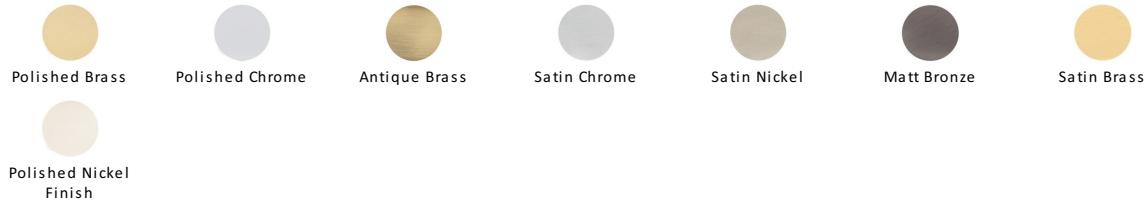

## Reeded Rim Door Knob

RIM V971-SC

Heritage Brass Reeded Rim Knob Satin Chrome finish (Suitable with Rim Locks only)

<b>Material:</b> Solid Brass	<b>Finish:</b> Satin Chrome	<b>Warranty:</b> 10 Year Mechanism
---------------------------------	--------------------------------	---------------------------------------

### Available Finishes

### About the Finish

#### Satin Chrome

The brush marks of satin chrome will appeal to those who favour an industrial yet contemporary chrome finish. Satin Chrome Finish is also less prone to finger marks than polished chrome.