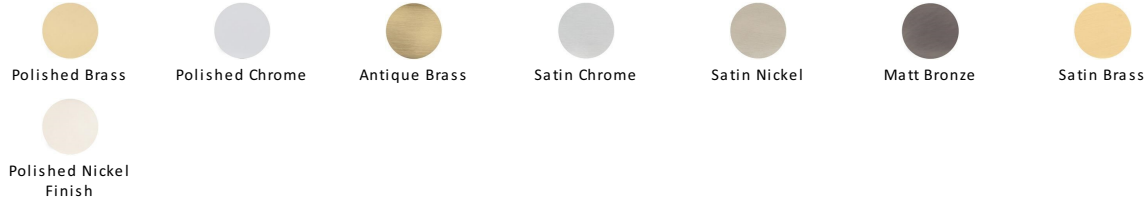

Reeded Rim Door Knob

RIM V971-SB

Heritage Brass Reeded Rim Knob Satin Brass finish (Suitable with Rim Locks only)

Material: Solid Brass	Finish: Satin Brass	Warranty: 10 Year Mechanism
---------------------------------	-------------------------------	---------------------------------------

Available Finishes

Product Dimensions (All dimensions are in millimeters unless otherwise indicated)

Projection 87 **Maximum Diameter** 60

About the Finish

Satin Brass

A modern alternative to the traditional polished brass, this attractive brushed texture beautifully mellows and adds warmth to both a traditional and a soft contemporary décor.