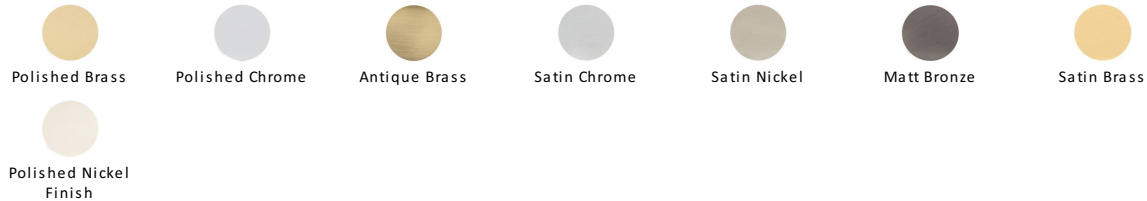

Reeded Rim Door Knob

RIM V971-PNF

Heritage Brass Reeded Rim Knob Polished Nickel finish (Suitable with Rim Locks only)

Material: Solid Brass	Finish: Polished Nickel Finish	Warranty: 10 Year Mechanism
---------------------------------	--	---------------------------------------

Available Finishes

Product Dimensions (All dimensions are in millimeters unless otherwise indicated)

Projection 87 **Maximum Diameter** 60

About the Finish

Polished Nickel Finish

With its subtle golden hue this is a mellow alternative to polished chrome. The finish is not coated and will oxidise naturally. If not regularly buffed with a soft cloth this finish will subtly change over time by taking on an aged patina.