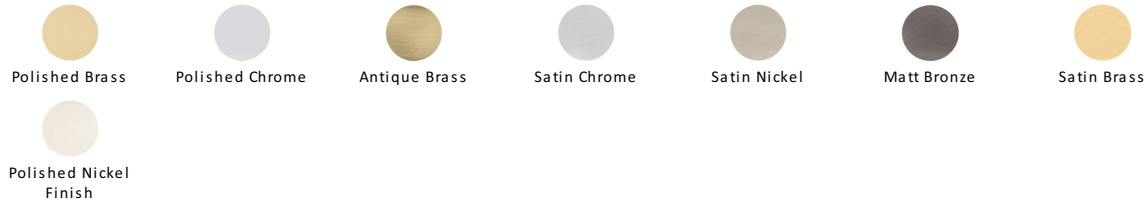

Reeded Rim Door Knob

RIM V971-AT

Heritage Brass Reeded Rim Knob Antique finish (Suitable with Rim Locks only)

Material: Solid Brass	Finish: Antique Brass	Warranty: 10 Year Mechanism
---------------------------------	---------------------------------	---------------------------------------

Available Finishes

Product Dimensions (All dimensions are in millimeters unless otherwise indicated)

Projection 87 **Maximum Diameter** 60

About the Finish

Antique Brass

With russet hues and a brass undertone, this variation on brass retains a warm and mellow character but adds age and maturity by highlighting the variance of shades making each piece both alluring and unique.