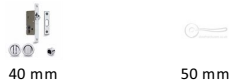

## Sliding Lock with Round Privacy Turns

RD2308-40-PC

Sliding Lock with Round Privacy Turns Polished Chrome

**Material:**  
Solid Brass

**Finish:**  
Polished Chrome

### Product Dimensions (All dimensions are in millimeters unless otherwise indicated)

<b>Length</b>	155	<b>Lock Length</b>	67	<b>Width</b>	20	<b>Projection</b>	2.2
<b>Plate Diameter</b>	57	<b>Backset</b>	40				

### Useful Information

- Round push fit flush pulls
- For use with Pocket Doors
- Suits door thickness 35-52mm
- Solid brass hook bolt
- Material : Steel, Brass, Zinc Alloys & Plastics
- Auto adjustment of spindle length
- Backset length is 40mm