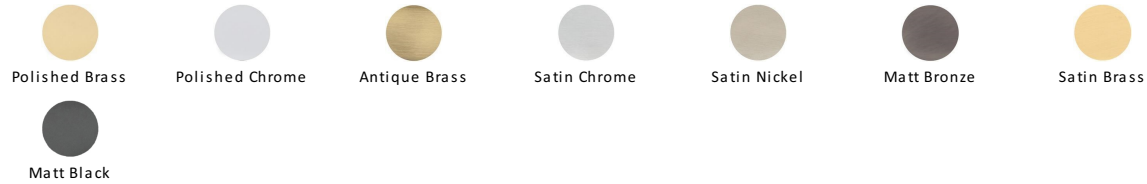

Sliding Lock with Round Privacy Turns

RD2308-40-BLK

Sliding Lock with Round Privacy Turns Black Finish

Material:
Solid Brass

Finish:
Matt Black

Available Finishes

Available Sizes

Product Dimensions (All dimensions are in millimeters unless otherwise indicated)

Length	155	Lock Length	67	Width	20	Projection	2.2
Plate Diameter	57	Backset	40				

About the Finish

Matt Black

A matt black powder coating is applied to create our distinctive Matt Black contemporary look.

Useful Information

- Round push fit flush pulls
- For use with Pocket Doors
- Suits door thickness 35-52mm
- Solid brass hook bolt
- Material : Steel, Brass, Zinc Alloys & Plastics
- Auto adjustment of spindle length
- Backset length is 40mm