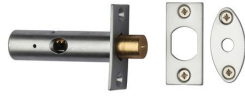

Rack Bolt without Turn

RB7-SC

Heritage Brass Rack Bolt without Turn Satin Chrome finish

Material:
Solid Brass

Finish:
Satin Chrome

Available Finishes

Polished Brass

Polished Chrome

Antique Brass

Satin Chrome

Satin Nickel

Matt Bronze

Satin Brass

Polished Nickel
Finish

Product Dimensions (All dimensions are in millimeters unless otherwise indicated)

Backplate 33

About the Finish

Satin Chrome

The brush marks of satin chrome will appeal to those who favour an industrial yet contemporary chrome finish. Satin Chrome Finish is also less prone to finger marks than polished chrome.

Useful Information

- This Rack Bolt is used with a Heritage Brass Oval Thumbturn BT5-SC

Box Contains

- 1 x Rack Bolt
- All fixing screws and fasteners

+44 (0)1384 247805

www.doorhardware.co.uk

info@doorhardware.co.uk