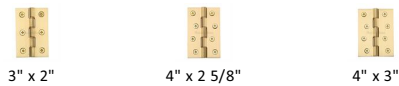

## Hinge Brass with Double Phosphor Washers

PR88-410-SB

Heritage Brass Hinge Brass with Double Phosphor Washers 4" x 3" Satin Brass finish

**Material:**  
Solid Brass

**Finish:**  
Satin Brass

### Available Sizes

### Product Dimensions (All dimensions are in millimeters unless otherwise indicated)

**Backplate**    4" x 3"    **Leaf Thickness**    3.5