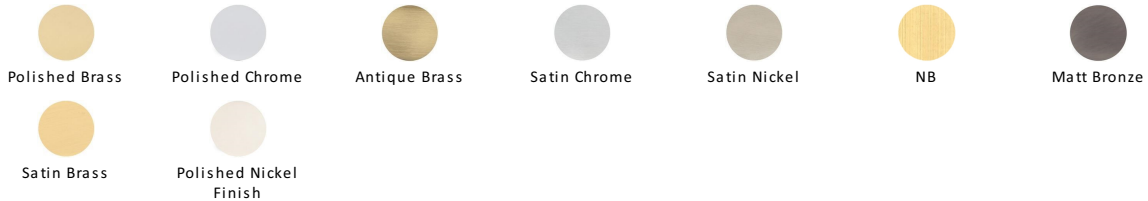

## Hinge Brass with Double Phosphor Washers

PR88-410-PNF

Heritage Brass Hinge Brass with Double Phosphor Washers 4" x 3" Polished Nickel finish

**Material:**  
Solid Brass

**Finish:**  
Polished Nickel Finish

### Available Finishes

### Available Sizes

#### Polished Nickel Finish

With its subtle golden hue this is a mellow alternative to polished chrome. The finish is not coated and will oxidise naturally. If not regularly buffed with a soft cloth this finish will subtly change over time by taking on an aged patina.