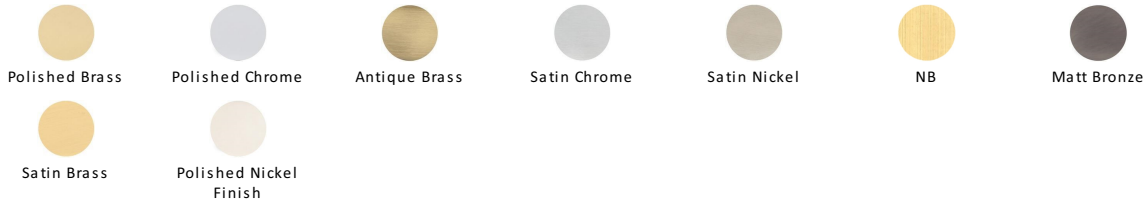

## Hinge Brass with Double Phosphor Washers

PR88-410-PC

Heritage Brass Hinge Brass with Double Phosphor Washers 4" x 3" Polished Chrome finish

**Material:**  
Solid Brass

**Finish:**  
Polished Chrome

### Available Finishes

### Available Sizes

#### Polished Chrome

A bold, contemporary finish; low maintenance and easy to clean. The mirror effect reflects light and colour and will complement any colour scheme