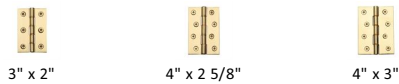

Hinge Brass with Double Phosphor Washers

PR88-410-PB

Heritage Brass Hinge Brass with Double Phosphor Washers 4" x 3" Polished Brass finish

Material:
Solid Brass

Finish:
Polished Brass

Available Finishes

Available Sizes

Product Dimensions (All dimensions are in millimeters unless otherwise indicated)

Backplate 4" x 3" **Leaf Thickness** 3.5

About the Finish

Polished Brass

Warm, mellow with a sense of heritage and comfort this highly polished finish is opulent without being flamboyant. Polished Brass coordinates perfectly with traditional décor.