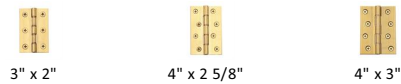

Hinge Brass with Double Phosphor Washers

PR88-410-NB

Heritage Brass Hinge Brass with Double Phosphor Washers 4" x 3" Natural Brass finish

Material:
Solid Brass

Finish:
NB

Available Finishes

Available Sizes

Product Dimensions (All dimensions are in millimeters unless otherwise indicated)

Backplate 4" x 3" **Leaf Thickness** 3.5

Box Contains

- 2 pcs Hinges
- Screws not included

+44 (0)1384 247805

www.doorhardware.co.uk

info@doorhardware.co.uk