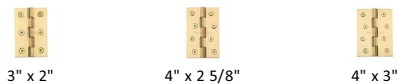

Hinge Brass with Double Phosphor Washers

PR88-405-SB

Heritage Brass Hinge Brass with Double Phosphor Washers 4" x 2 5/8" Satin Brass finish

Material:
Solid Brass

Finish:
Satin Brass

Available Finishes

Available Sizes

Product Dimensions (All dimensions are in millimeters unless otherwise indicated)

Backplate	4" x 2 5/8"	Leaf Thickness	3.5
------------------	-------------	-----------------------	-----

About the Finish