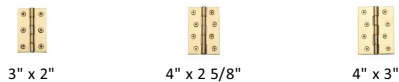

Hinge Brass with Double Phosphor Washers

PR88-405-PB

Heritage Brass Hinge Brass with Double Phosphor Washers 4" x 2 5/8" Polished Brass finish

Material:
Solid Brass

Finish:
Polished Brass

Available Finishes

Available Sizes

Product Dimensions (All dimensions are in millimeters unless otherwise indicated)

Backplate	4" x 2 5/8"	Leaf Thickness	3.5
------------------	-------------	-----------------------	-----

About the Finish