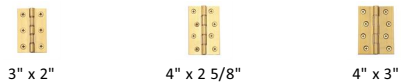

Hinge Brass with Double Phosphor Washers

PR88-405-NB

Heritage Brass Hinge Brass with Double Phosphor Washers 4" x 2 5/8" Natural Brass finish

Material:
Solid Brass

Finish:
NB

Available Finishes

Available Sizes

Product Dimensions (All dimensions are in millimeters unless otherwise indicated)

Backplate	4" x 2 5/8"	Leaf Thickness	3.5
------------------	-------------	-----------------------	-----

Box Contains

- 2 pcs Hinges
- Screws not included