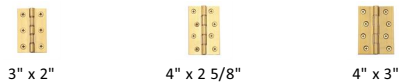

Hinge Brass with Double Phosphor Washers

PR88-400-NB

Heritage Brass Hinge Brass with Double Phosphor Washers 3" x 2" Natural Brass finish

Material:
Solid Brass

Finish:
NB

Available Finishes

Available Sizes

Product Dimensions (All dimensions are in millimeters unless otherwise indicated)

Backplate 3" x 2" **Leaf Thickness** 2.5

Useful Information

- One pair of these Hinges are suitable for use on an internal door with maximum weight of 20Kg
- For Doors weighing 21-30 Kilos use 3 hinges per door
- These Solid Brass Hinges are not suitable for Fire Doors

Box Contains

- 2 pcs Hinges
- Screws not included