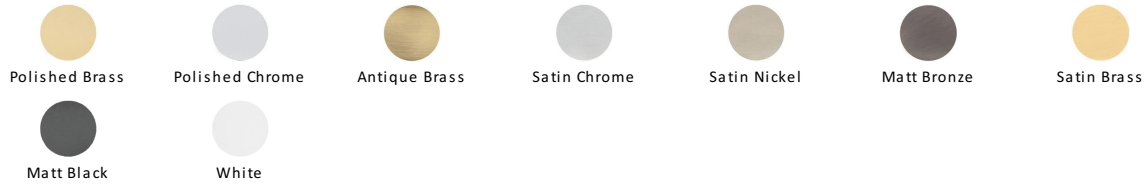

60mm Roller Bolt Nightlatch NL-R3060

NL-R3060-SN

60mm Roller Bolt Nightlatch Satin Nickel Finish

Material:
Steel & Metal Alloys

Finish:
Satin Nickel

Available Finishes

Product Dimensions (All dimensions are in millimeters unless otherwise indicated)

Backset 60

Useful Information

- The 60mm size refers to the distance from the outside edge of the door to the keyhole centre on the cylinder
- Other measurements - Case Width 93mm, Case Height 70mm, Maximum Projection 49mm