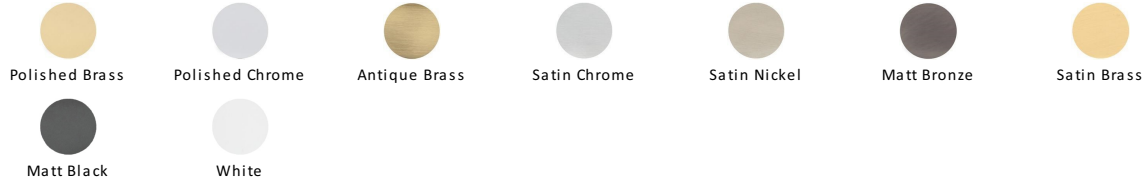

60mm Roller Bolt Nightlatch NL-R3060

NL-R3060-BLK

60mm Roller Bolt Nightlatch Black Finish

Material:
Steel & Metal Alloys

Finish:
Matt Black

Available Finishes

Product Dimensions (All dimensions are in millimeters unless otherwise indicated)

Backset 60

Useful Information

- The 60mm size refers to the distance from the outside edge of the door to the keyhole centre on the cylinder
- Other measurements - Case Width 93mm, Case Height 70mm, Maximum Projection 49mm