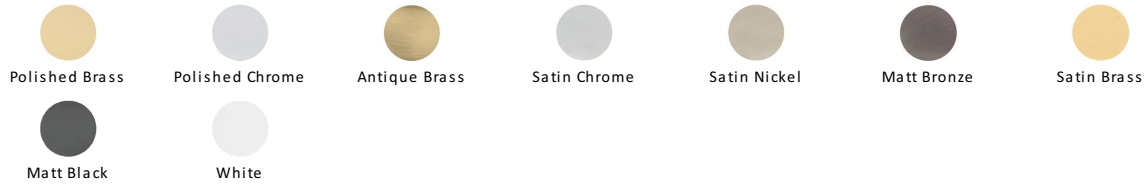

## 60mm Standard Nightlatch NL3060

NL3060-PB

60mm Std. Nightlatch Polished Brass Finish

**Material:**  
Steel & Metal Alloys

**Finish:**  
Polished Brass

### Available Finishes