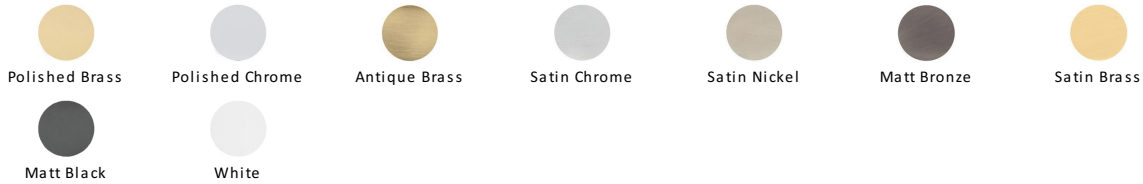

60mm Standard Nightlatch NL3060

NL3060-MB

60mm Std. Nightlatch Matt Bronze Finish

Material:
Steel & Metal Alloys

Finish:
Matt Bronze

Available Finishes

Product Dimensions (All dimensions are in millimeters unless otherwise indicated)

Backset 60

Useful Information

- The 60mm size refers to the distance from the outside edge of door to the location of the centre of the keyhole on the cylinder
- Sliding the button on the Nightlatch will hold the bolt in either the open or closed position.
- Other measurements - Case Width 93mm, Case Height 70mm, Maximum Projection 49mm