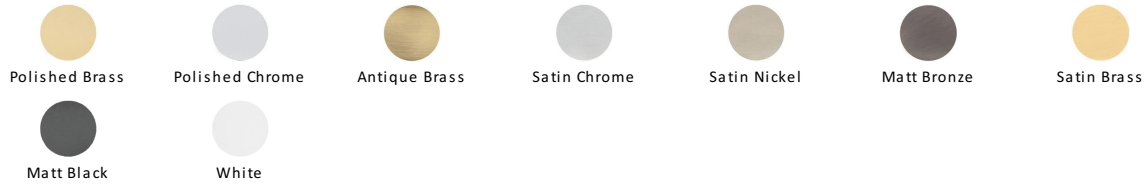

## 60mm Standard Nightlatch NL3060

NL3060-AT

60mm Std. Nightlatch Antique Finish

**Material:**  
Steel & Metal Alloys

**Finish:**  
Antique Brass

### Available Finishes