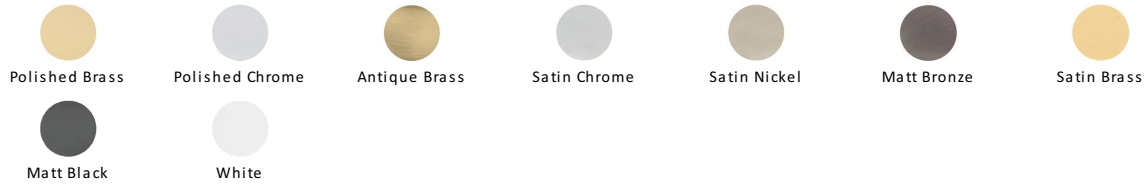

## 40mm Standard Nightlatch NL3040

NL3040-SN

40mm Std. Nightlatch Satin Nickel

**Material:**  
Steel & Metal Alloys

**Finish:**  
Satin Nickel

### Available Finishes