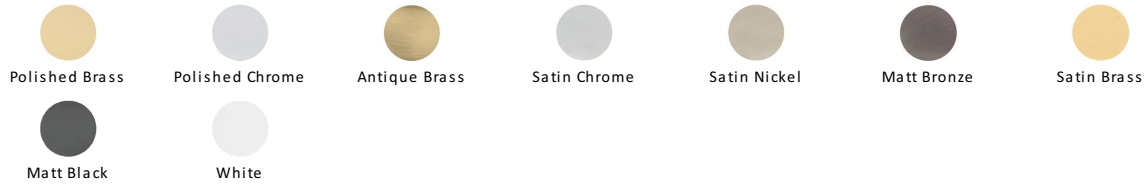

40mm Standard Nightlatch NL3040

NL3040-SB

40mm Std. Nightlatch Satin Brass Finish

Material:
Steel & Metal Alloys

Finish:
Satin Brass

Available Finishes

Product Dimensions (All dimensions are in millimeters unless otherwise indicated)

Backset 40

Useful Information

- The 40mm size refers to the distance from the outside edge of door to the location of the centre of the keyhole on the cylinder
- Other measurements - Combined width 90mm, Case height 70mm, Maximum projection 48mm
- Sliding the button on the Nightlatch will hold the bolt in either the open or closed position.