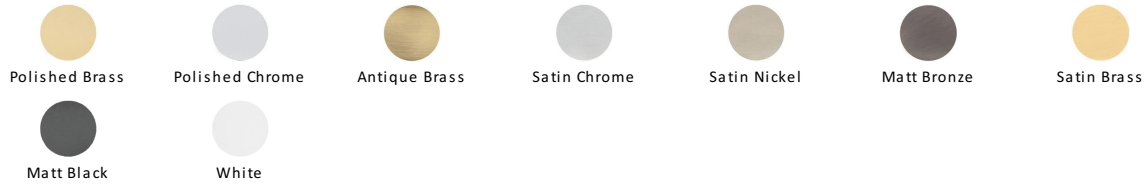

40mm Standard Nightlatch NL3040

NL3040-PC

40mm Std. Nightlatch Polished Chrome Finish

Material:
Steel & Metal Alloys

Finish:
Polished Chrome

Available Finishes

Product Dimensions (All dimensions are in millimeters unless otherwise indicated)

Backset 40

Useful Information

- The 40mm size refers to the distance from the outside edge of door to the location of the centre of the keyhole on the cylinder
- Other measurements - Combined width 90mm, Case height 70mm, Maximum projection 48mm
- Sliding the button on the Nightlatch will hold the bolt in either the open or closed position.