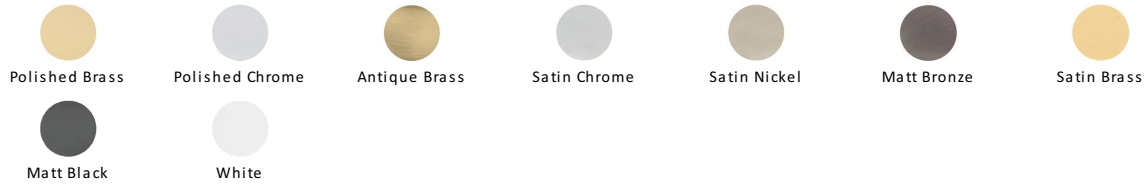

40mm Standard Nightlatch NL3040

NL3040-PB

40mm Std. Nightlatch Polished Brass Finish

Material:
Steel & Metal Alloys

Finish:
Polished Brass

Available Finishes

Product Dimensions (All dimensions are in millimeters unless otherwise indicated)

Backset 40

Useful Information

- The 40mm size refers to the distance from the outside edge of door to the location of the centre of the keyhole on the cylinder
- Other measurements - Combined width 90mm, Case height 70mm, Maximum projection 48mm
- Sliding the button on the Nightlatch will hold the bolt in either the open or closed position.