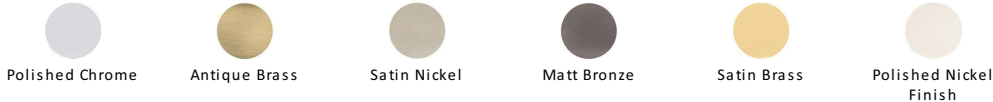

Available Finishes