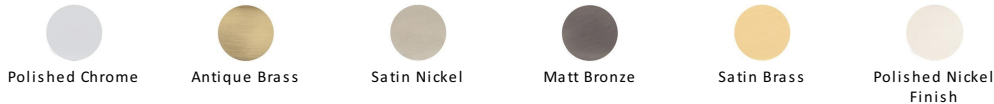

## Metro Door Handle on Plate

MET4910-PNF

Heritage Brass Door Handle Lever Latch Metro Design Polished Nickel finish

**Material:**  
Solid Brass

**Finish:**  
Polished Nickel Finish

**Warranty:**  
10 Year Mechanism

### Available Finishes