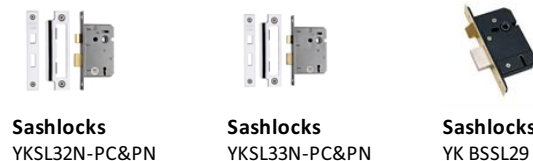

With this product you will also need

Sashlocks
YKSL32N-PC&PN

Sashlocks
YKSL33N-PC&PN

Sashlocks
YK BSSL29