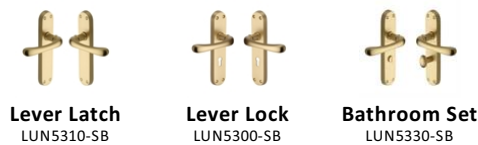

Available Functions

Product Dimensions (All dimensions are in millimeters unless otherwise indicated)

Backplate Length	185	Backplate Width	41	Backplate Projection	11	Lever Length	117
Projection	70						

About the Finish

Satin Brass

A modern alternative to the traditional polished brass, this attractive brushed texture beautifully mellows and adds warmth to both a traditional and a soft contemporary décor.

Useful Information

- Lever Handle for internal doors where locking is not required
- If you are replacing an existing Lever Handle, this Handle will work with a Standard UK Tubular Latch
- For new doors you will also need to purchase a Tubular Latch in a size to suit your door
- For a 2 1/2" Tubular Latch purchase a YKTL2N-SB or for a 3" Tubular Latch a YKTL3N-SB

Box Contains

- 1 pair of Door Handles
- 1 x spindle
- All fixing screws and fasteners

With this product you will also need

Tubular Latches
YKTL2N-SB