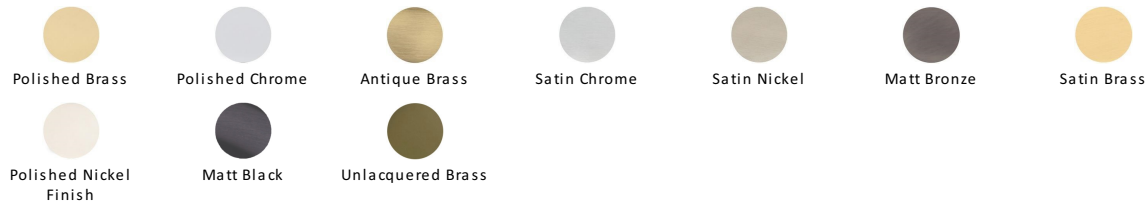

Heritage Brass Door Knocker

K1310-SC

Heritage Brass Door Knocker Satin Chrome finish

Material:
Solid Brass

Finish:
Satin Chrome

Available Finishes

Product Dimensions (All dimensions are in millimeters unless otherwise indicated)

Backplate 165 x 40

About the Finish

Satin Chrome

The brush marks of satin chrome will appeal to those who favour an industrial yet contemporary chrome finish. Satin Chrome Finish is also less prone to finger marks than polished chrome.