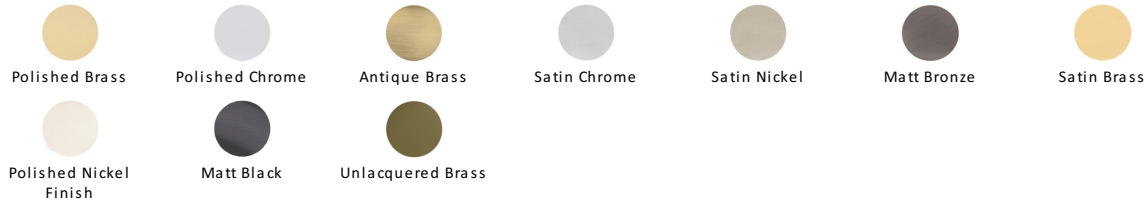

## Heritage Brass Door Knocker

K1310-SB

Heritage Brass Door Knocker Satin Brass finish

**Material:**  
Solid Brass

**Finish:**  
Satin Brass

### Available Finishes

### About the Finish

#### Satin Brass

A modern alternative to the traditional polished brass, this attractive brushed texture beautifully mellows and adds warmth to both a traditional and a soft contemporary décor.