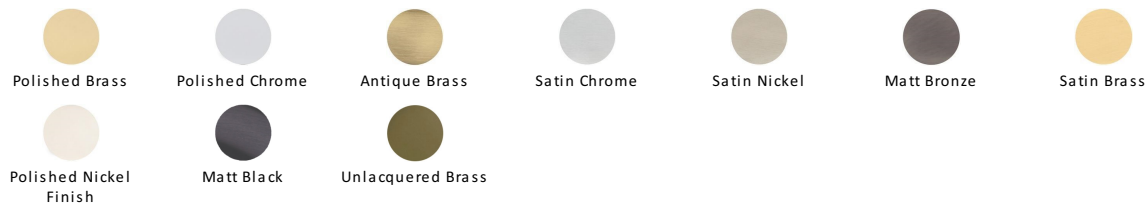

Heritage Brass Door Knocker

K1310-PNF

Heritage Brass Door Knocker Polished Nickel finish

Material:
Solid Brass

Finish:
Polished Nickel Finish

Available Finishes

Product Dimensions (All dimensions are in millimeters unless otherwise indicated)

Backplate 165 x 40

About the Finish

Polished Nickel Finish

With its subtle golden hue this is a mellow alternative to polished chrome. The finish is not coated and will oxidise naturally. If not regularly buffed with a soft cloth this finish will subtly change over time by taking on an aged patina.