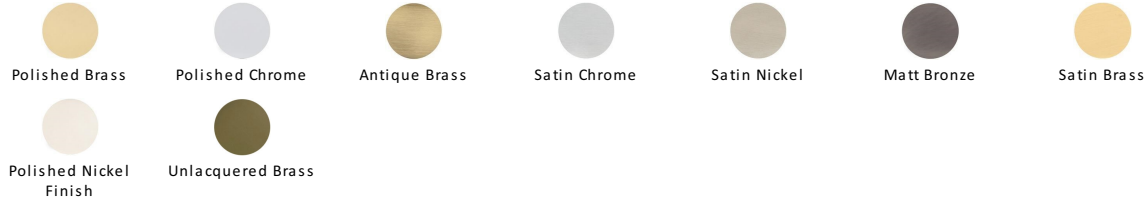

Doctor Front Door Knocker

K1300-SB

Heritage Brass Doctor Knocker Satin Brass finish

Material:
Solid Brass

Finish:
Satin Brass

Available Finishes

Product Dimensions (All dimensions are in millimeters unless otherwise indicated)

Backplate 192 x 43 **Maximum Diameter** 55

About the Finish

Satin Brass

A modern alternative to the traditional polished brass, this attractive brushed texture beautifully mellows and adds warmth to both a traditional and a soft contemporary décor.