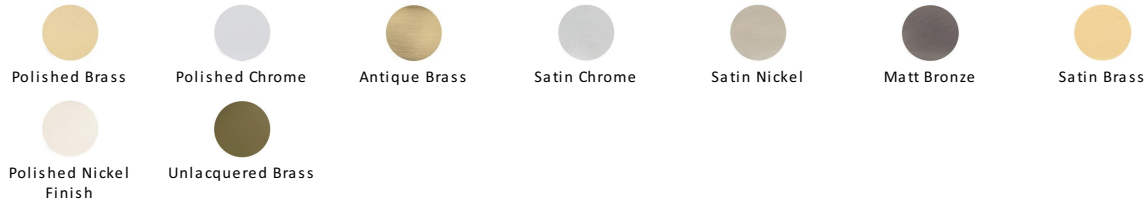

Ring Door Knocker

K1270-SN

Heritage Brass Ring Knocker Satin Nickel finish

Material:
Solid Brass

Finish:
Satin Nickel

Available Finishes

Product Dimensions (All dimensions are in millimeters unless otherwise indicated)

Inner Diameter 80 **Outer Diameter** 110

About the Finish

Satin Nickel

With its honeyed grey tone created by brushed nickel plating on brass, this finish closely matches Stainless Steel but offers a warm and subtle alternative which is popular in traditional and modern décors.