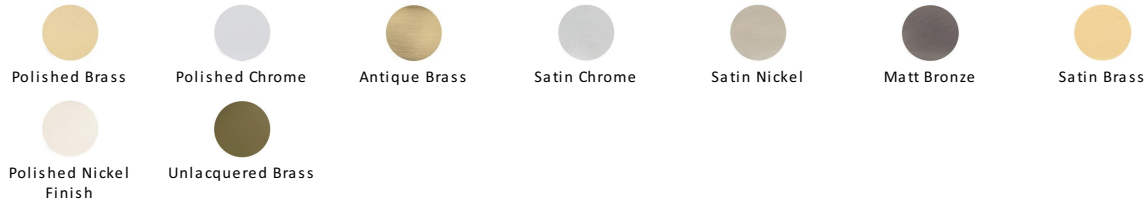

## Ring Door Knocker

K1270-SB

Heritage Brass Ring Knocker Satin Brass finish

**Material:**  
Solid Brass

**Finish:**  
Satin Brass

### Available Finishes

### About the Finish

#### Satin Brass

A modern alternative to the traditional polished brass, this attractive brushed texture beautifully mellows and adds warmth to both a traditional and a soft contemporary décor.