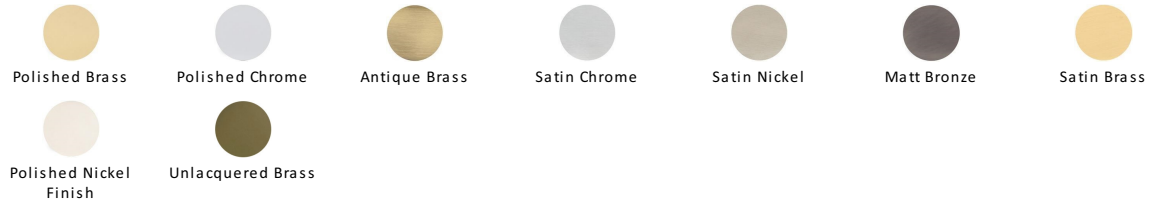

## Ring Door Knocker

K1270-AT

Heritage Brass Ring Knocker Antique finish

**Material:**  
Solid Brass

**Finish:**  
Antique Brass

### Available Finishes

### About the Finish

#### Antique Brass

With russet hues and a brass undertone, this variation on brass retains a warm and mellow character but adds age and maturity by highlighting the variance of shades making each piece both alluring and unique.