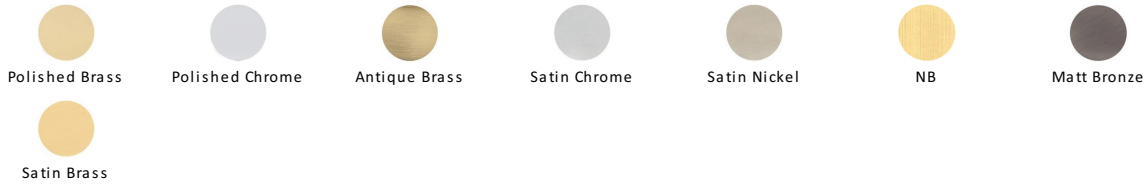

## Hinge Brass Double Phosphor Washered

HG99-355-SC

Heritage Brass Hinge Brass with Phosphor Washers 4" x 3" Satin Chrome finish

**Material:**  
Solid Brass

**Finish:**  
Satin Chrome

### Available Finishes

### Available Sizes

#### Satin Chrome

The brush marks of satin chrome will appeal to those who favour an industrial yet contemporary chrome finish. Satin Chrome Finish is also less prone to finger marks than polished chrome.