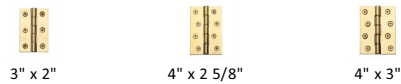

Hinge Brass Double Phosphor Washered

HG99-355-PB

Heritage Brass Hinge Brass with Phosphor Washers 4" x 3" Polished Brass finish

Material:
Solid Brass

Finish:
Polished Brass

Available Finishes

Available Sizes

Product Dimensions (All dimensions are in millimeters unless otherwise indicated)

Backplate 4" x 3" **Leaf Thickness** 4.2

About the Finish

Polished Brass

Warm, mellow with a sense of heritage and comfort this highly polished finish is opulent without being flamboyant. Polished Brass coordinates perfectly with traditional décor.