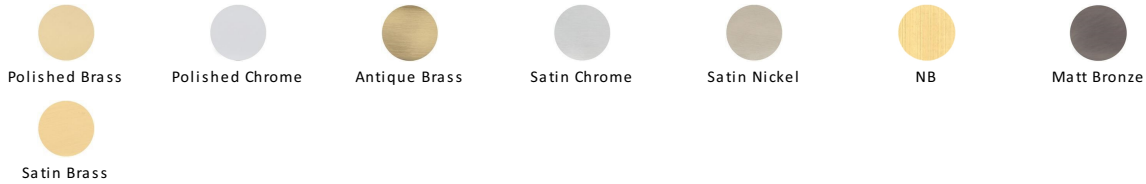

Hinge Brass Double Phosphor Washered

HG99-350-SN

Heritage Brass Hinge Brass with Phosphor Washers 4" x 2 5/8" Satin Nickel finish

Material:
Solid Brass

Finish:
Satin Nickel

Available Finishes

Available Sizes

Satin Nickel

With its honeyed grey tone created by brushed nickel plating on brass, this finish closely matches Stainless Steel but offers a warm and subtle alternative which is popular in traditional and modern décors.