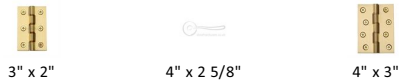

Hinge Brass Double Phosphor Washered

HG99-350-SB

Heritage Brass Hinge Brass with Phosphor Washers 4" x 2 5/8" Satin Brass finish

Material:
Solid Brass

Finish:
Satin Brass

Available Finishes

Available Sizes

Product Dimensions (All dimensions are in millimeters unless otherwise indicated)

Backplate	4" x 2 5/8"	Leaf Thickness	3.7
------------------	-------------	-----------------------	-----

About the Finish

Satin Brass

A modern alternative to the traditional polished brass, this attractive brushed texture beautifully mellows and adds warmth to both a traditional and a soft contemporary décor.