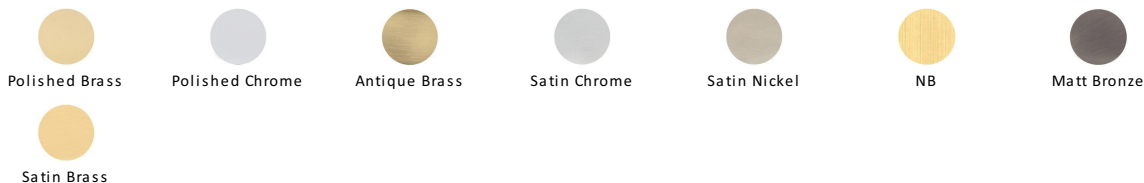

Hinge Brass Double Phosphor Washered

HG99-350-PC

Heritage Brass Hinge Brass with Phosphor Washers 4" x 2 5/8" Polished Chrome finish

Material:
Solid Brass

Finish:
Polished Chrome

Available Finishes

Available Sizes

Polished Chrome

A bold classic contemporary finish on Solid Brass. The mirror effect reflects light and colours of the surroundings and will complement perfectly any fashionable colour scheming. Polished Chrome is easy to clean and is low maintenance.