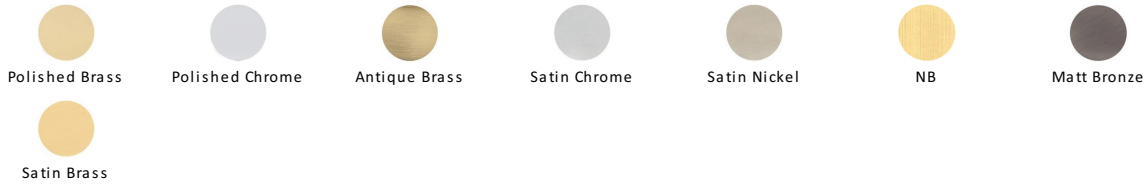

Hinge Brass Double Phosphor Washered

HG99-350-PC

Heritage Brass Hinge Brass with Phosphor Washers 4" x 2 5/8" Polished Chrome finish

Material:
Solid Brass

Finish:
Polished Chrome

Available Finishes

Available Sizes

Product Dimensions (All dimensions are in millimeters unless otherwise indicated)

Backplate	4" x 2 5/8"	Leaf Thickness	3.7
------------------	-------------	-----------------------	-----

About the Finish

Polished Chrome

A bold, contemporary finish; low maintenance and easy to clean. The mirror effect reflects light and colour and will complement any colour scheme

Box Contains

- 2 pcs Hinges
- All fixing screws and fasteners