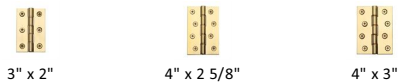

Hinge Brass Double Phosphor Washered

HG99-350-PB

Heritage Brass Hinge Brass with Phosphor Washers 4" x 2 5/8" Polished Brass finish

Material:
Solid Brass

Finish:
Polished Brass

Available Finishes

Available Sizes

Product Dimensions (All dimensions are in millimeters unless otherwise indicated)

Backplate	4" x 2 5/8"	Leaf Thickness	3.7
------------------	-------------	-----------------------	-----

About the Finish