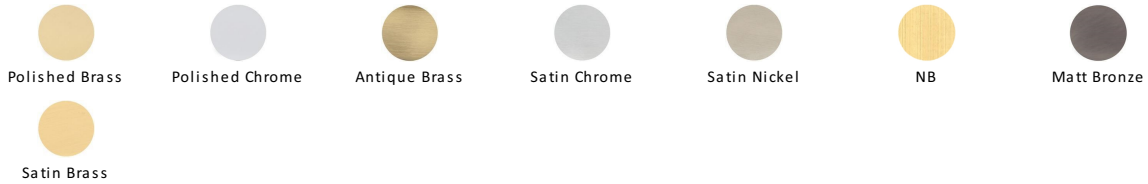

Hinge Brass Double Phosphor Washered

HG99-350-PB

Heritage Brass Hinge Brass with Phosphor Washers 4" x 2 5/8" Polished Brass finish

Material:
Solid Brass

Finish:
Polished Brass

Available Finishes

Available Sizes

Polished Brass

Warm, mellow with a sense of heritage and comfort this highly polished finish is opulent without being flamboyant. Polished Brass coordinates perfectly with traditional décor.

Box Contains