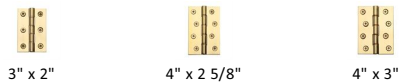

Hinge Brass Double Phosphor Washered

HG99-350-PB

Heritage Brass Hinge Brass with Phosphor Washers 4" x 2 5/8" Polished Brass finish

Material:
Solid Brass

Finish:
Polished Brass

Available Finishes

Available Sizes

Product Dimensions (All dimensions are in millimeters unless otherwise indicated)

Backplate	4" x 2 5/8"	Leaf Thickness	3.7
------------------	-------------	-----------------------	-----

About the Finish