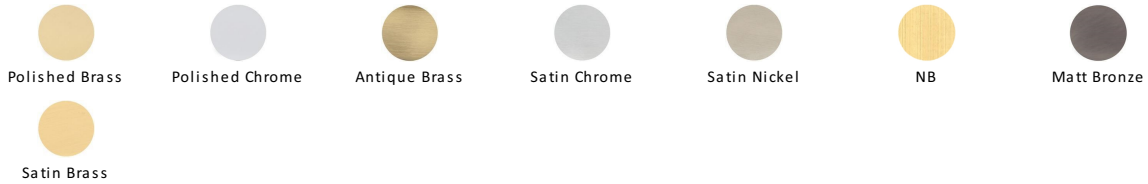

Hinge Brass Double Phosphor Washered

HG99-350-AT

Heritage Brass Hinge Brass with Phosphur Washers 4" x 2 5/8" Antique Brass finish

Material:
Solid Brass

Finish:
Antique Brass

Available Finishes

Available Sizes

Antique Brass

With russet hues and a brass undertone, this variation on brass retains a warm and mellow character but adds age and maturity by highlighting the variance of shades making each piece both alluring and unique.