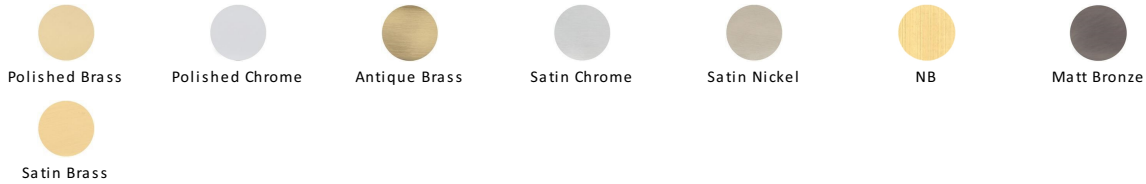

Hinge Brass Double Phosphor Washered

HG99-350-AT

Heritage Brass Hinge Brass with Phosphur Washers 4" x 2 5/8" Antique Brass finish

Material:
Solid Brass

Finish:
Antique Brass

Available Finishes

Available Sizes

Antique Brass

With russet hues and a brass undertone, this variation on brass retains a warm and mellow character but adds age and maturity by highlighting the variance of shades making each piece both alluring and unique.