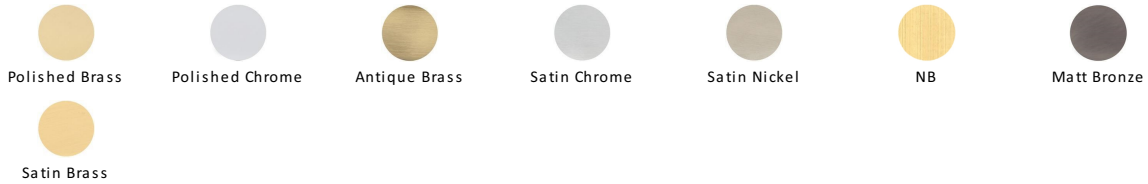

Hinge Brass Double Phosphor Washered

HG99-345-SN

Heritage Brass Hinge Brass with Phosphor Washers 3" x 2" Satin Nickel finish

Material:
Solid Brass

Finish:
Satin Nickel

Available Finishes

Available Sizes

Product Dimensions (All dimensions are in millimeters unless otherwise indicated)

Backplate 3" x 2" **Leaf Thickness** 3.2

About the Finish

Satin Nickel

With its honeyed grey tone created by brushed nickel plating on brass, this finish closely matches Stainless Steel but offers a warm and subtle alternative which is popular in traditional and modern décors.