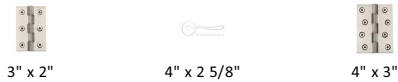

Hinge Brass Double Phosphor Washered

HG99-345-SN

Heritage Brass Hinge Brass with Phosphor Washers 3" x 2" Satin Nickel finish

Material:
Solid Brass

Finish:
Satin Nickel

Available Finishes

Available Sizes

Product Dimensions (All dimensions are in millimeters unless otherwise indicated)

Backplate 3" x 2" **Leaf Thickness** 3.2

About the Finish

Satin Nickel

With its honeyed grey tone created by brushed nickel plating on brass, this finish closely matches Stainless Steel but offers a warm and subtle alternative which is popular in traditional and modern décors.

Box Contains

- 2 pcs Hinges
- All fixing screws and fasteners