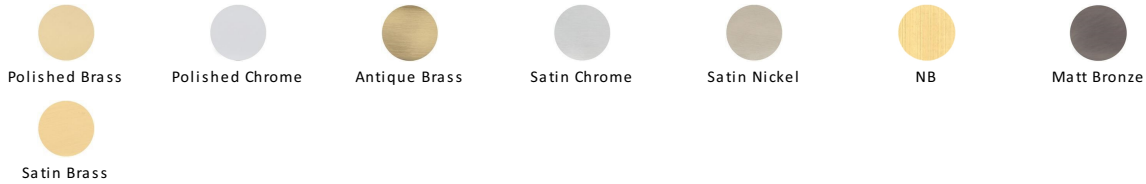

Hinge Brass Double Phosphor Washered

HG99-345-PC

Heritage Brass Hinge Brass with Phosphor Washers 3" x 2" Polished Chrome finish

Material:
Solid Brass

Finish:
Polished Chrome

Available Finishes

Available Sizes

Product Dimensions (All dimensions are in millimeters unless otherwise indicated)

Backplate 3" x 2" **Leaf Thickness** 3.2

About the Finish

Polished Chrome

A bold, contemporary finish; low maintenance and easy to clean. The mirror effect reflects light and colour and will complement any colour scheme